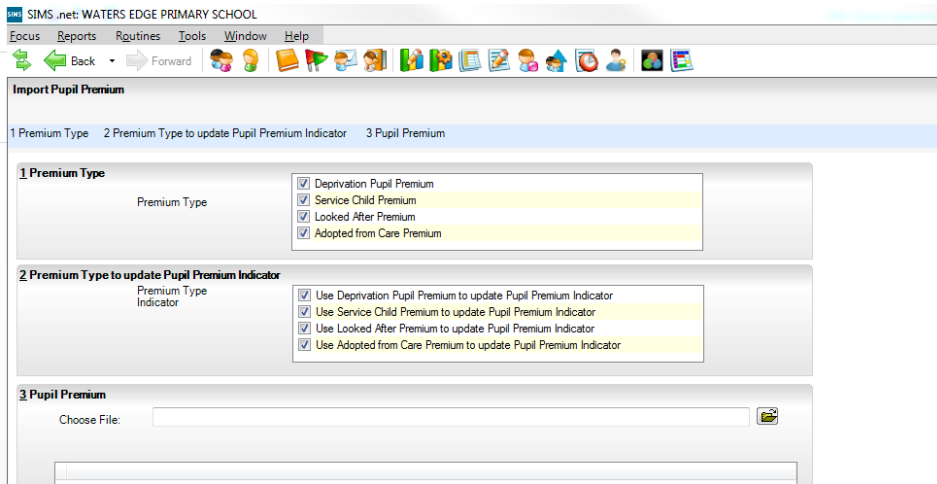

Select the file for importing

Select Yes at the following screenshot:
(your date may not match this example)

Select Import and Save

For any queries relating to the importing of the file into SIMS please contact Schools ICT Services on 01273 482519

If you have any queries specifically related to pupil premium allocations, data or the data download please contact: data.PUPILPREMIUM@education.gsi.gov.uk

01273 482519

schoolsict@eastsussex.gov.uk

czone@eastsussex.gov.uk

czone.eastsussex.gov.uk/ict

SCHOOLS **ICT**

SIMS *helping schools inspire*
Accredited Support

East Sussex
County Council

SURREY