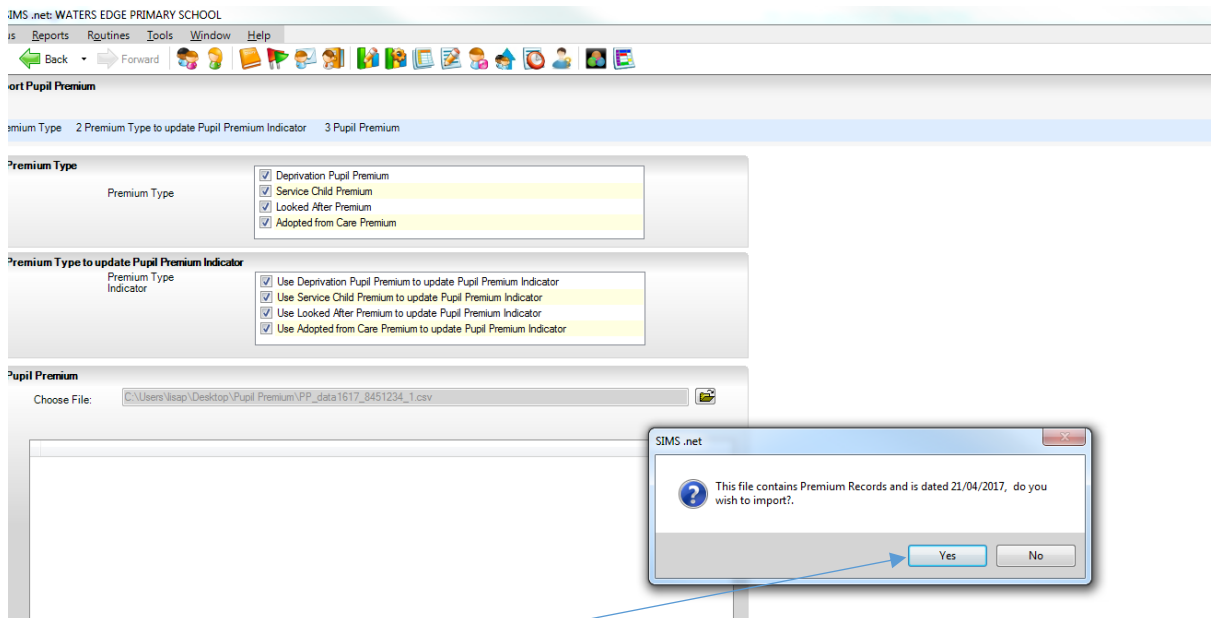

Select the file for importing